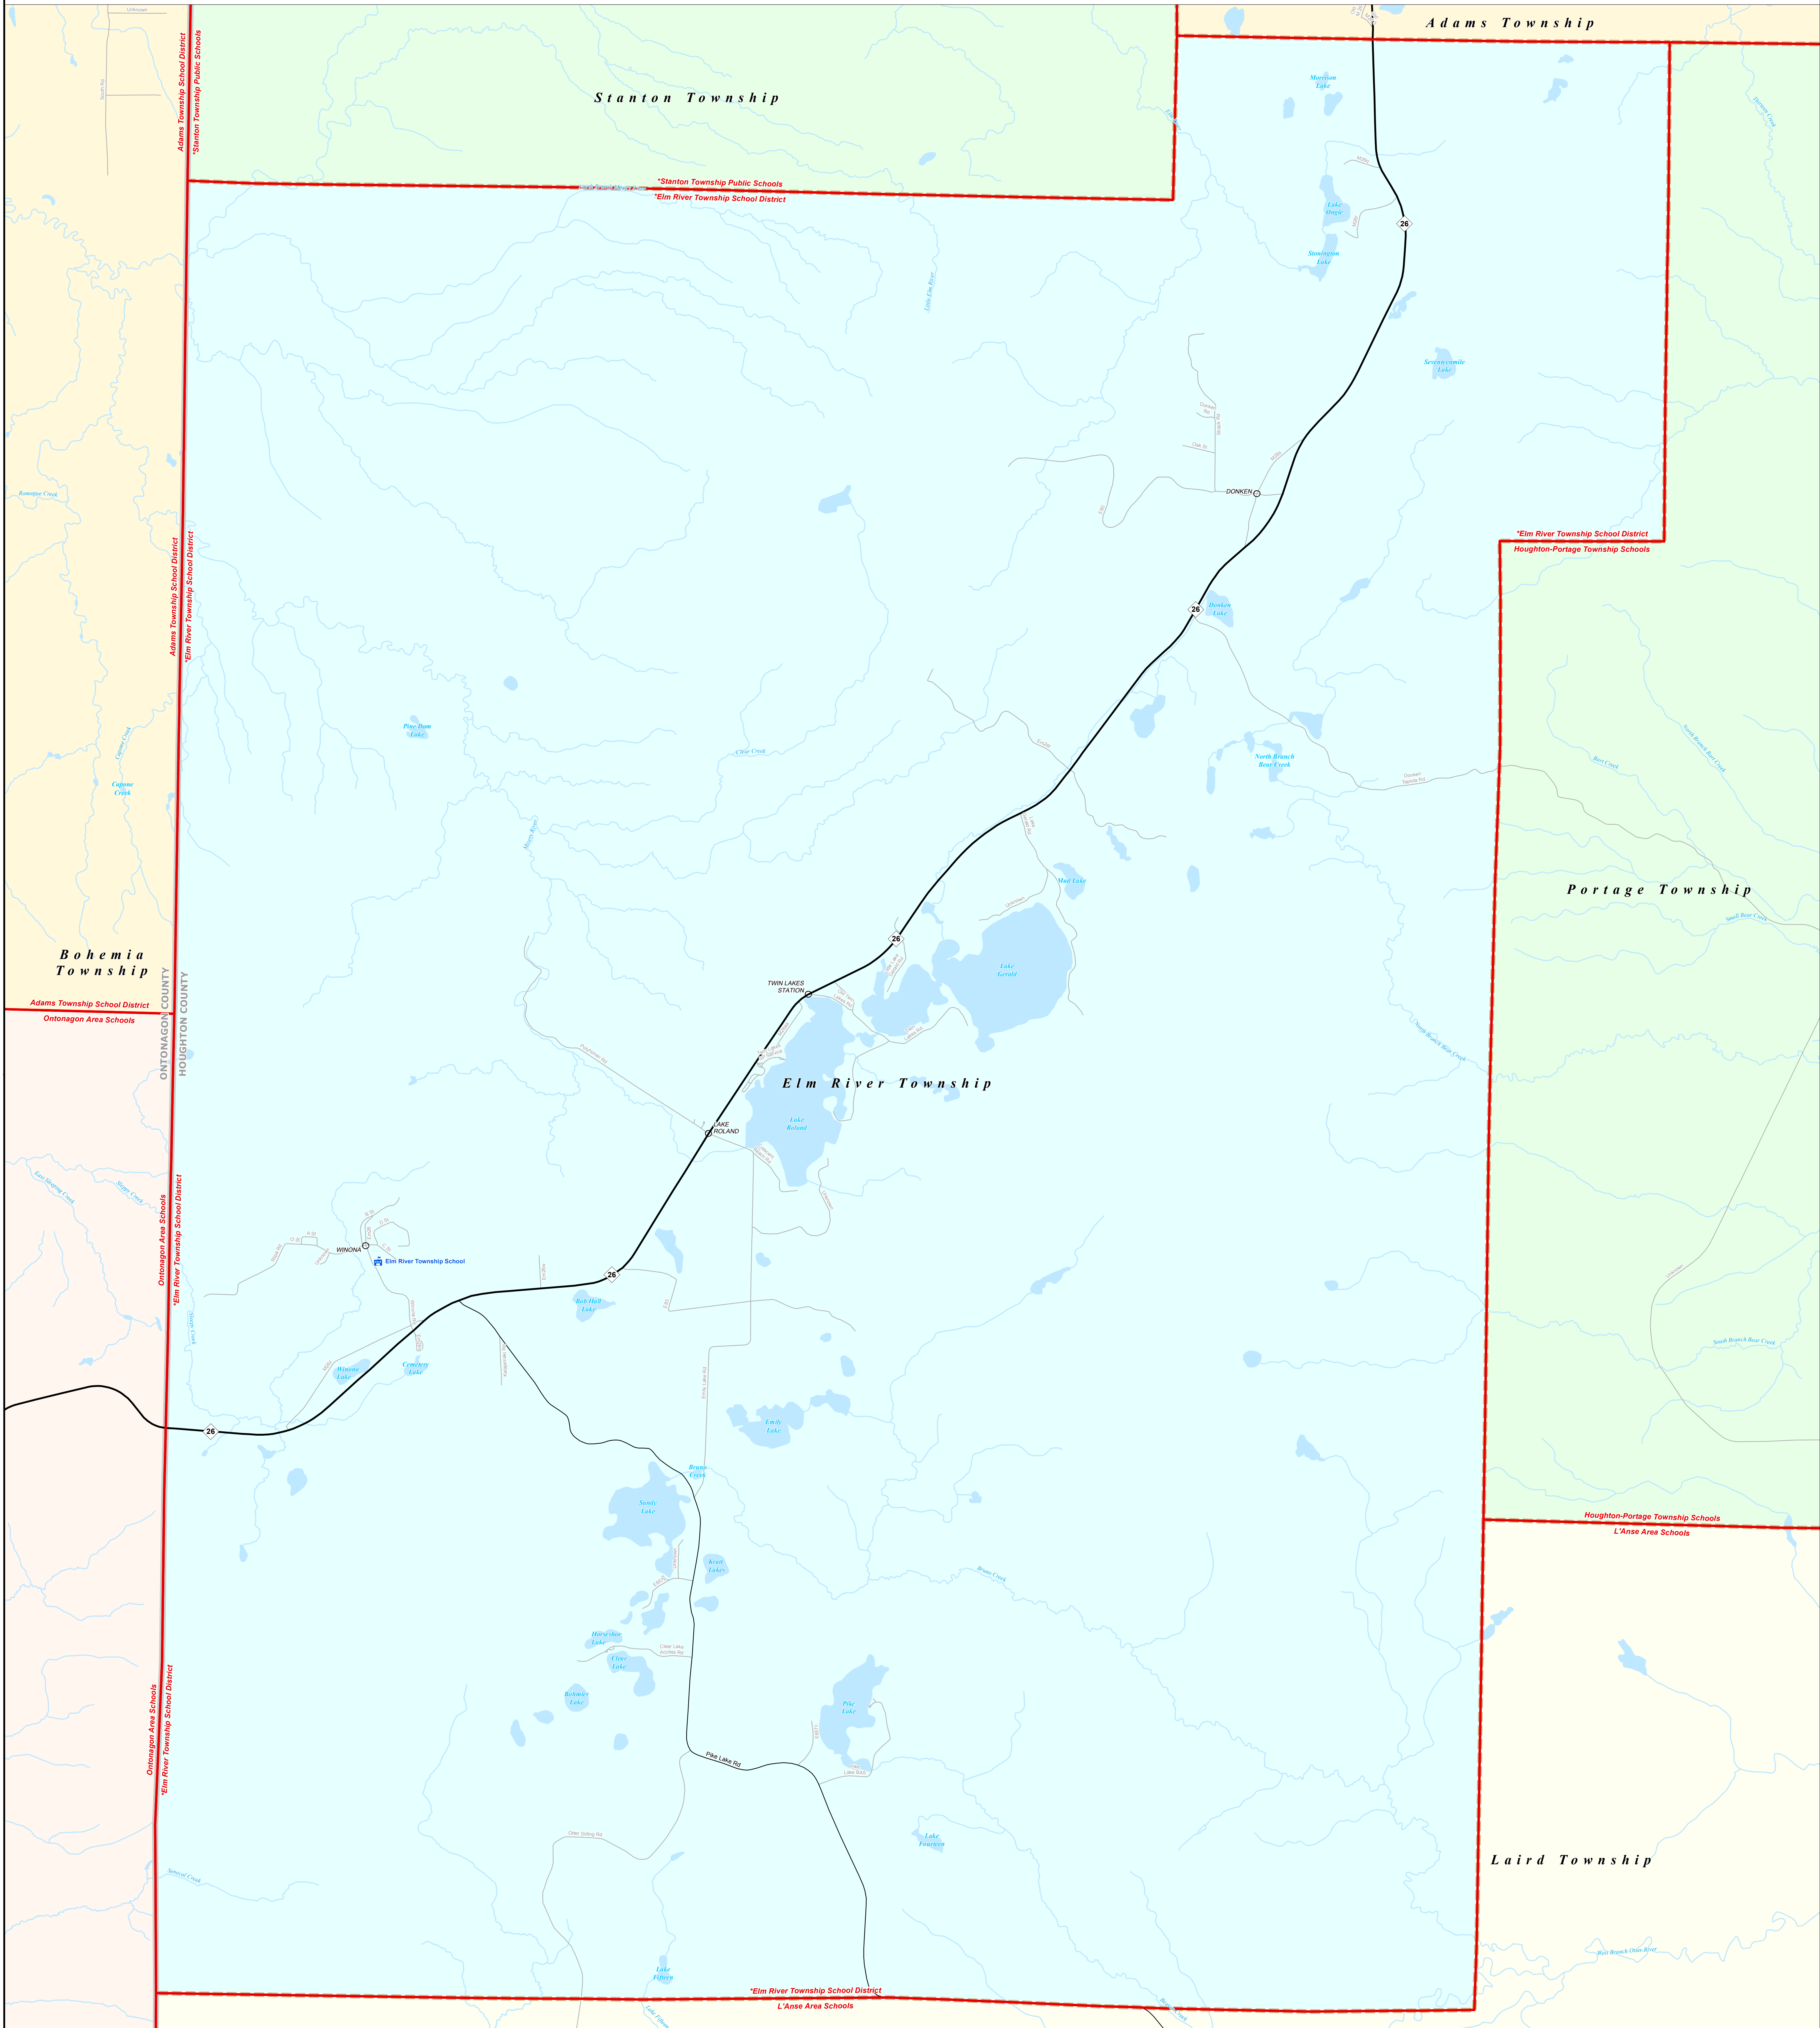

*ELM RIVER TOWNSHIP SCHOOL DISTRICT

Copper Country ISD

*Note: Non K-12 School Districts identified with Asterisk (*) in Name

11/14/13

Legend - School District - County - City - Township - Village - Census Designated Place	- School - Freeway - Primary Road - Local Road	- Railroad - Water Feature - River, Stream, or Drain